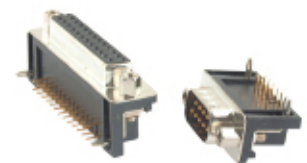

Hood 09, 15, 25, 37, 50 pins

YDAxx P/C

YDBxx P/C

YDCxx P/C

(09, 25 pins)

**D**

Hood 09, 15, 25, 37, 50 pins (thumb screw)

YDLAxx P/C

YDLBxx P/C

Metal hood  
09, 15, 25, 37, 50 pins  
YDxx D

**D**

**D**

Hood screws  
YDS xxx

018

019

021

023

026

038

039

031

**D**

Waterproof hood  
09, 15, 25, 37, 50 pins  
YDxxDW

**D**

Right angle type 09, 15, 25, 37 pins

Screw lock type

Rivet lock type

Rivet & screw lock type

Plug : YFRxxP  
Socket : YFRxxS

L= 8.10mm No. of pins

Plug : YFTxxP  
Socket : YFTxxS

L= 8.10mm No. of pins