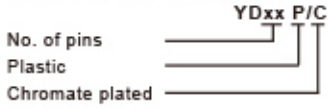

Hood 09, 15, 25, 37, 50 pins

YDAxx P/C

YDBxx P/C

YDCxx P/C

(09, 25 pins)

**D**

Hood 09, 15, 25, 37, 50 pins (thumb screw)

YDLAxx P/C

Right angle type 09, 15, 25, 37 pins

Screw lock type

Rivet lock type

Rivet & screw lock type

Plug : YFRxxP  
Socket : YFRxxS

L= 8.10mm No. of pins

Plug : YFTxxP  
Socket : YFTxxS

L= 8.10mm No. of pins