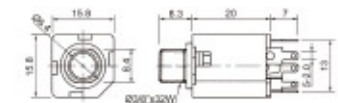

K36093A /E
1/4" Phone jack

K3620
2.5mm Mono phone jack

K36096A /B /C /D
1/4" Phone jack

K3622
2.5mm Mono phone jack

K36096A /B /C /D
1/4" Phone jack

K3623
2.5mm Stereo phone jack

<p>K3624 2.5mm Stereo phone jack</p>    	<p>K36400A /B /C /D /E 2.5mm Phone jack (SMD)</p>   
<p>K3625 2.5mm Stereo phone jack</p>    	<p>K36402A /B 2.5mm Stereo phone jack (SMD)</p>     
<p>K36252 2.5mm Mono phone jack</p>    	<p>K36404A /C /E 2.5mm Phone jack (SMD)</p>      
<p>K3626 3.5mm Mono phone jack</p>    	<p>K36406 3.5mm Stereo phone jack (SMD)</p>    
<p>K3630 3.5mm Mono phone jack</p>    	<p>K36411A /B /C /D /E 3.5mm Phone jack (SMD)</p>   
<p>K3632 3.5mm Mono phone jack</p>    	<p>K36414A /C /D /E 3.5mm Phone jack (SMD)</p>   
<p>K3633A /B /C /D /E 3.5mm Phone jack W/shell</p>   	<p>K36416 3.5mm Stereo phone jack (SMD)</p>    
<p>K3634 3.5mm Stereo phone jack</p>    	<p>K36420 3.5mm Stereo phone jack (SMD)</p>    
<p>K3636 3.5mm Mono phone jack</p> 